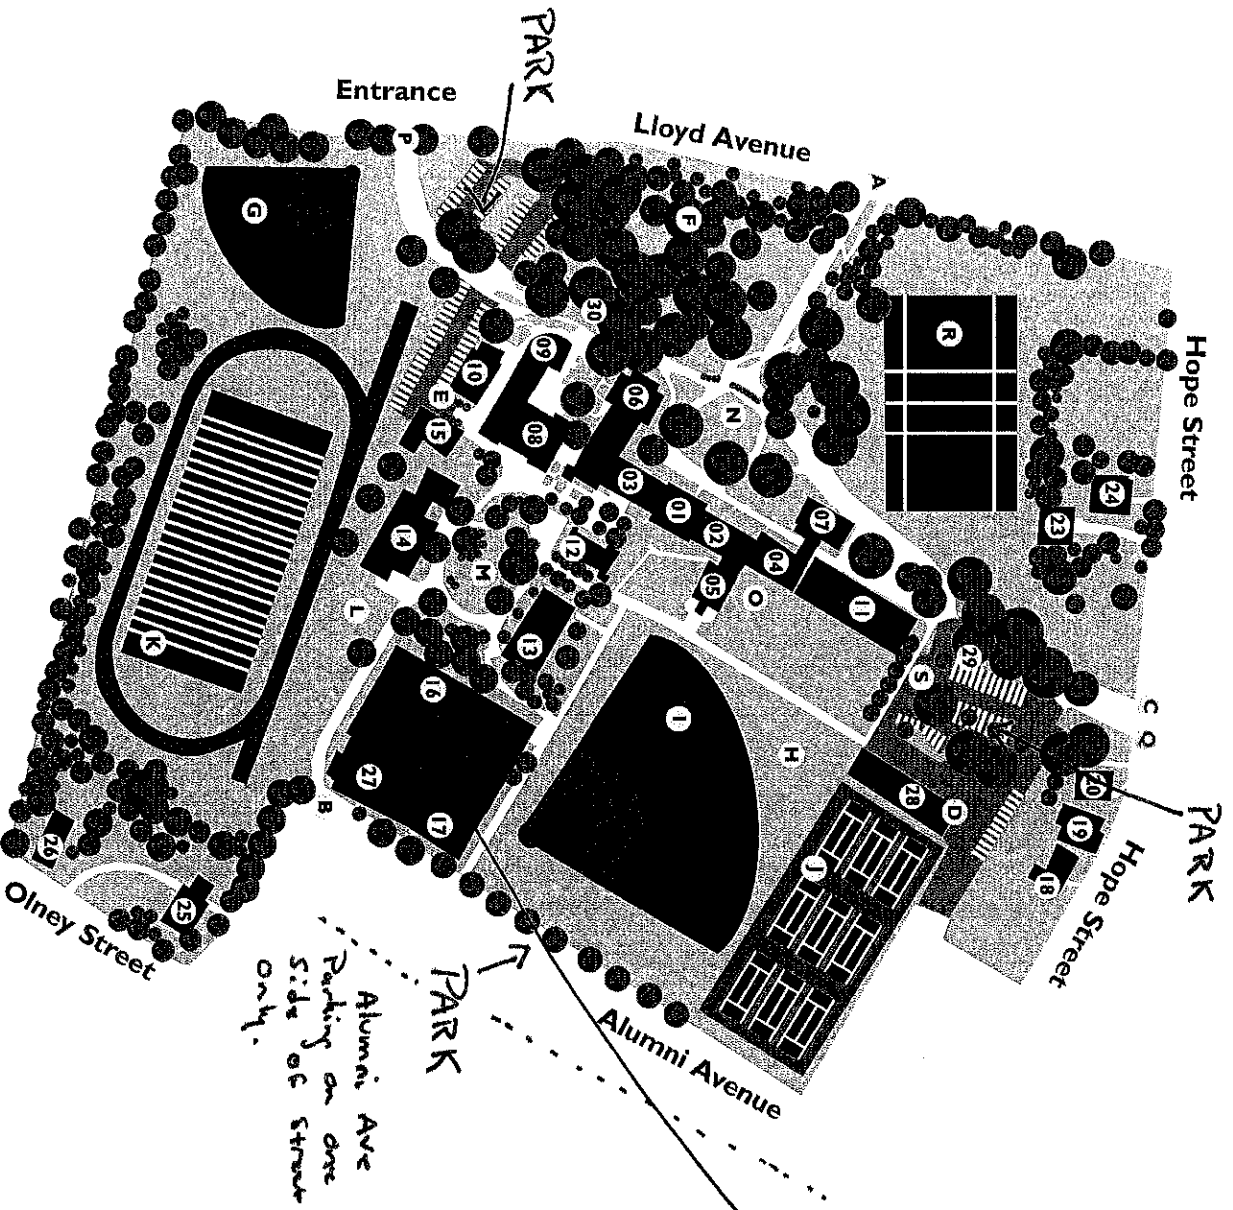

MOSES BROWN CAMPUS MAP

CAMPUS KEY	
01	Middle House
02	West Middle House
03	Burnham House
04	West Wing
05	North Tower/Bready House
06	East Wing/Alumni Hall
07	Gifford Building
08	Friends Hall
09	Collis Science Center
10	Dwares Family Student Center
11	Ross House
12	Studio of the Three Oaks
13	Walter Jones Library
14	Lower School
15	Power House
16	Waughel-Howe Field House
17	The Box
18-24	Campus Housing
25	Friends Meeting House
26	355 Olney Street/Head's Residence
27	Locker Rooms
28	Buildings and Grounds Facility
29	Handicapped Parking
30	Upper & Lower School Drop-Off
A	Driveway to Main Building
B	Service Road
C	Hope Street Walkway
D	Shipping and Receiving
E	Walkway to Lower School
F	The Grove
G	Moran Softball Field
H	Wasserman Soccer Field
I	McCulloch Baseball Field
J	Cooper Tennis Courts
K	Campanella Field & Odell Track
L	Campanella Memorial
M	Back Circle
N	Front Circle
P	Lloyd Avenue Entrance
Q	Hope Street Exit
R	Mann Field
S	Bus Drop-Off Area